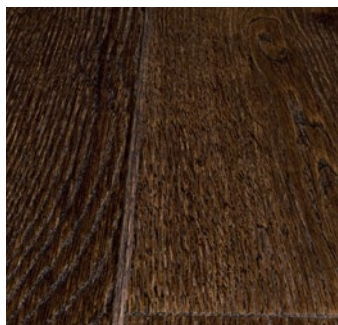

PRODUCT GUIDE