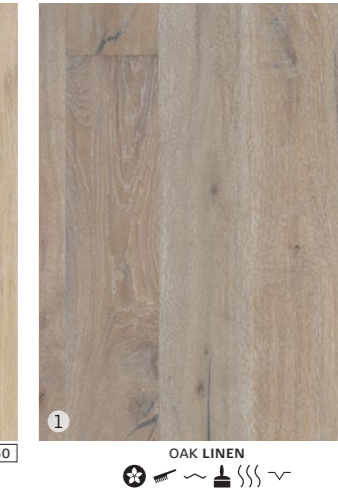

SCANDINAVIAN NATURALS COLLECTION

The warmth and luminosity of ash and beech wood floors pay tribute to Kährs' Scandinavian roots.

Size:
◎ 1-strip 95 1/4 x 7 3/8 x 5/8
◎ 3-strip 95 3/8 x 7 7/8 x 5/8

CLASSIC NOUVEAU COLLECTION

European Oak planks enhanced with distinctive colors that showcase the delicate balance between contemporary and traditional interior design.

Size:
◎ 1-strip 82 5/8 - 95 1/4 x 7 3/8 x 5/8

FOUNDERS COLLECTION

Rustic Oak with a heavily brushed, hand-scraped finish – a celebration of Kährs' tradition of quality and craftsmanship.

Size: ◎ 1-strip 95 3/8 x 7 3/8 x 5/8

ARTISAN COLLECTION

Oak planks with a hand-crafted surface finish – the Artisan range combines rustic elegance with cool contemporary design.

Size:
◎ 1-strip 74 3/4 x 7 1/4 x 5/8

HARMONY COLLECTION

Harmony by name and by nature. This collection offers rustic appeal with a designer edge.

Size: ◎ 2-strip 95 3/8 x 7 7/8 x 5/8
◎ 3-strip 95 3/8 - 95 3/8 x 7 7/8 x 5/8

☀ Silk matte finish ● Matte finish ✪ Oil 🪄 Brushing ~ Handscraped 🪵 Stained ☽ Smoked ~ Bevelled edges ~ Micro-bevelled edges
[10] Color guide reference, pages 14-35