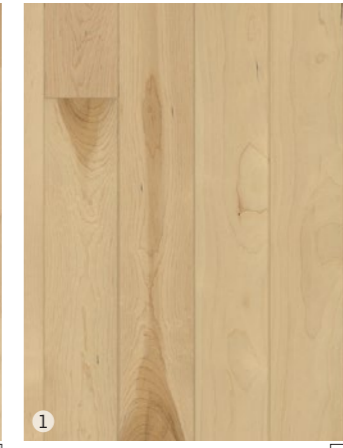

23 HARD MAPLE ALBERTA