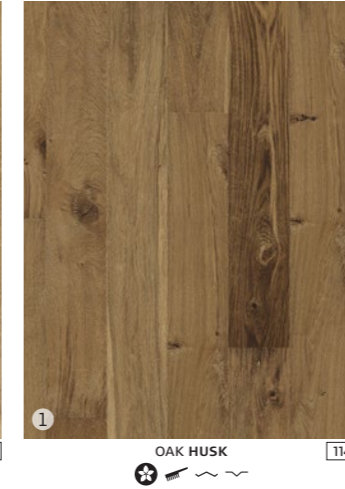

RUGGED COLLECTION

Six unique oak designs, united by a rustic appearance, the Rugged range gives a contemporary edge to a traditional look.

Size:
① 1-strip 47 1/4 x 5 x 3/8