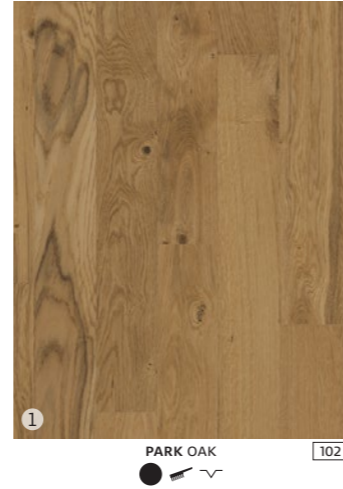

Kährs Spirit

LONG-LASTING BEAUTY

Beauty isn't always fleeting – particularly when it comes to Kährs Spirit. Thanks to their durable finish and construction, floors from the Kährs Spirit range retain their beauty for years, making them perfect for your home or commercial needs.

UNITY COLLECTION

Smooth finish floors in a wide spectrum of shades, reflecting the timeless appeal of Metropolitan style.

Size:
① 1-strip 47 1/4 x 5 x 3/8