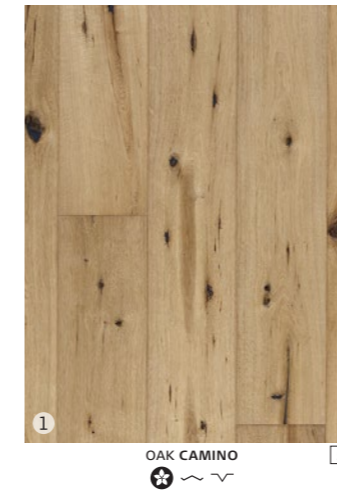

SCANDINAVIAN NATURALS COLLECTION

The warmth and luminosity of ash and beech wood floors pay tribute to Kährs' Scandinavian roots.

Size:
◎ 1-strip 95 1/4 x 7 3/8 x 5/8
◎ 3-strip 95 3/8 x 7 7/8 x 5/8

CLASSIC NOUVEAU COLLECTION

European Oak planks enhanced with distinctive colors that showcase the delicate balance between contemporary and traditional interior design.

Size:
◎ 1-strip 82 5/8 - 95 1/4 x 7 3/8 x 5/8

FOUNDERS COLLECTION

Rustic Oak with a heavily brushed, hand-scraped finish – a celebration of Kährs' tradition of quality and craftsmanship.

Size: ◎ 1-strip 95 3/8 x 7 3/8 x 5/8

ARTISAN COLLECTION

Oak planks with a hand-crafted surface finish – the Artisan range combines rustic elegance with cool contemporary design.

Size:
◎ 1-strip 74 3/4 x 7 1/4 x 5/8

HARMONY COLLECTION

Harmony by name and by nature. This collection offers rustic appeal with a designer edge.

Size: ◎ 2-strip 95 3/8 x 7 7/8 x 5/8
◎ 3-strip 95 3/8 - 95 3/8 x 7 7/8 x 5/8

☀ Silk matte finish ● Matte finish ✪ Oil 🪄 Brushing ~ Handscraped 🪵 Stained ☽ Smoked ~ Bevelled edges ~ Micro-bevelled edges
[10] Color guide reference, pages 14-35