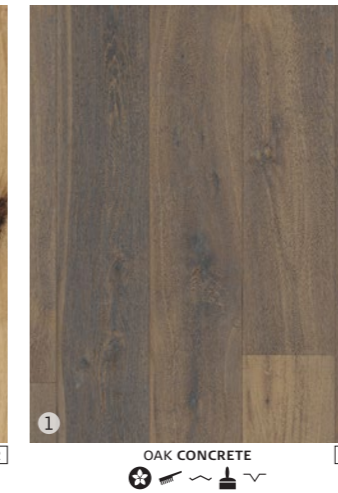

SCANDINAVIAN NATURALS COLLECTION

The warmth and luminosity of ash and beech wood floors pay tribute to Kährs' Scandinavian roots.

Size:
◎ 1-strip 95 1/4 x 7 3/8 x 5/8
◎ 3-strip 95 3/8 x 7 7/8 x 5/8

CLASSIC NOUVEAU COLLECTION

European Oak planks enhanced with distinctive colors that showcase the delicate balance between contemporary and traditional interior design.

Size:
◎ 1-strip 82 5/8 - 95 1/4 x 7 3/8 x 5/8

FOUNDERS COLLECTION

Rustic Oak with a heavily brushed, hand-scraped finish – a celebration of Kährs' tradition of quality and craftsmanship.

Size: ◎ 1-strip 95 3/8 x 7 3/8 x 5/8

ARTISAN COLLECTION

Oak planks with a hand-crafted surface finish – the Artisan range combines rustic elegance with cool contemporary design.

Size:
◎ 1-strip 74 3/4 x 7 1/4 x 5/8

HARMONY COLLECTION

Harmony by name and by nature. This collection offers rustic appeal with a designer edge.

Size: ◎ 2-strip 95 3/8 x 7 7/8 x 5/8
◎ 3-strip 95 3/8 - 95 3/8 x 7 7/8 x 5/8

☀ Silk matte finish ● Matte finish ✪ Oil 🪄 Brushing ~ Handscraped 🪵 Stained ☽ Smoked ~ Bevelled edges ~ Micro-bevelled edges
[10] Color guide reference, pages 14-35