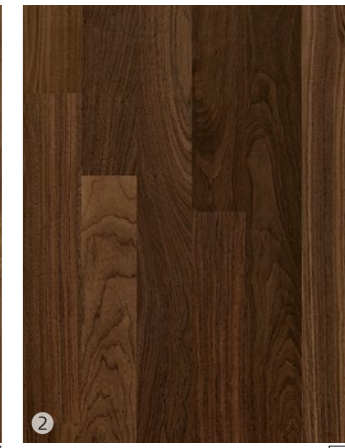

28 WALNUT PHILADELPHIA