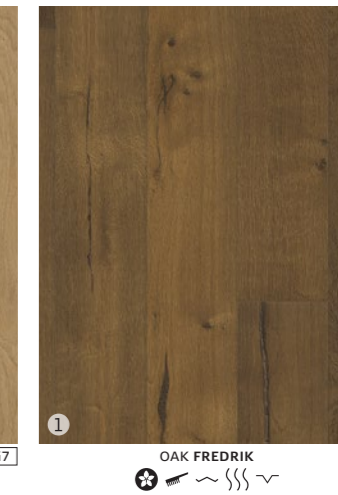

ARTISAN COLLECTION

Oak planks with a hand-crafted surface finish – the Artisan range combines rustic elegance with cool contemporary design.

Size:
◎ 1-strip 74 3/4 x 7 1/4 x 5/8