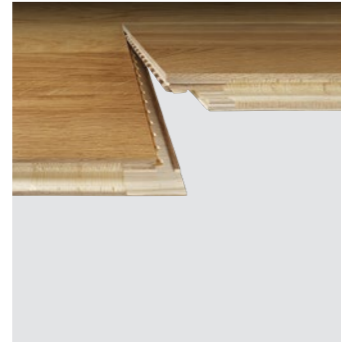

GAP FREE

When Kährs launched Woodloc® in 2000 – the first glue-free joint system in the world – it revolutionized the wood flooring industry. This ingenious joint system locks the boards together mechanically, creating a completely gap-free floor.