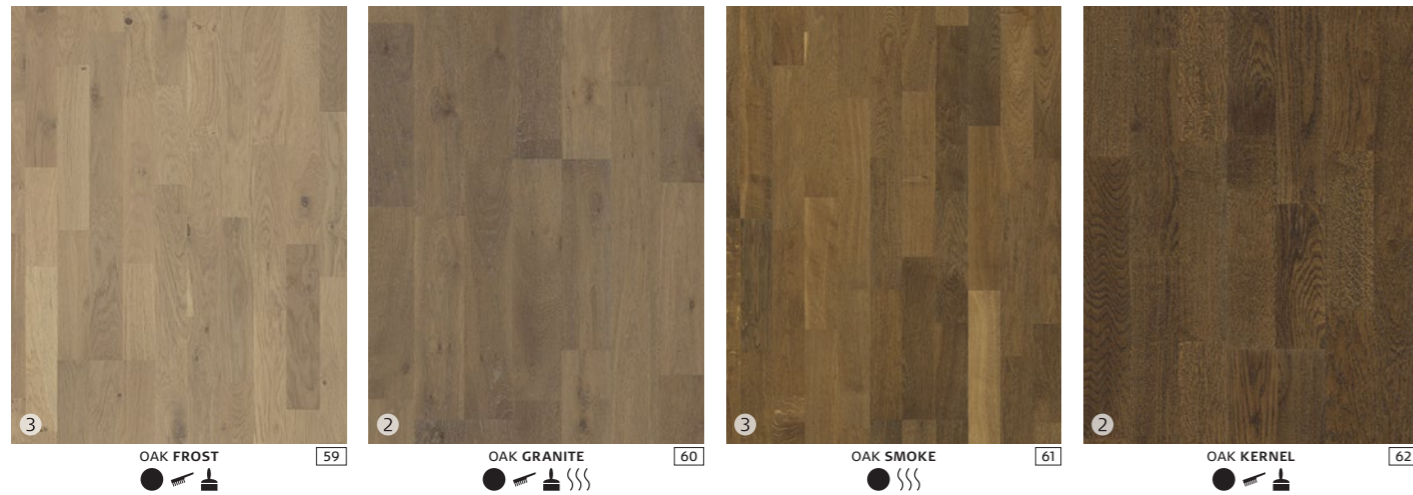

EUROPEAN RENAISSANCE COLLECTION

A collection of classic European Oak floors based on the magnificent floor styles of begone times.

Size: Dutch pattern 95 3/8 x 7 7/8 x 5/8

Kährs Avanti

OUR INTRODUCTORY RANGE

With worldwide renowned quality and flexibility, Kährs Avanti presents our most popular wood species and gradings paired with popular colors and styles.

KÄHR'S WARRANTY - KÄHR'S WARRANTY - KÄHR'S WARRANTY
25
KÄHR'S WARRANTY - KÄHR'S WARRANTY - KÄHR'S WARRANTY

Board thickness: 1/2"
Surface layer thickness: 2.5 mm
Core material: Tres, Sonata Spruce/Pine;
Canvas Poplar
Resandable: 2 times
Warranty: 25 year wear through & lifetime structural

CANVAS COLLECTION

Explore color with the new Canvas Collection. An animated array of on trend colors that add and enhance any designer's artistic palette.

Size: 1-strip 73 1/4 x 5 x 1/2