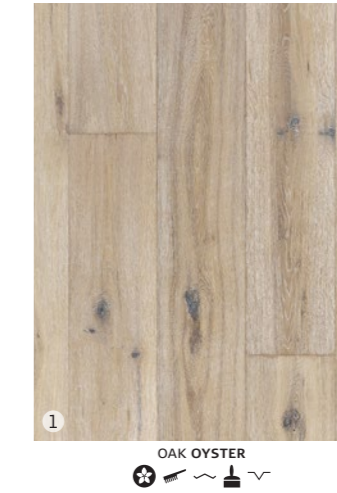

SCANDINAVIAN NATURALS COLLECTION

The warmth and luminosity of ash and beech wood floors pay tribute to Kährs' Scandinavian roots.

Size:
◎ 1-strip 95 1/4 x 7 3/8 x 5/8
◎ 3-strip 95 3/8 x 7 7/8 x 5/8

CLASSIC NOUVEAU COLLECTION

European Oak planks enhanced with distinctive colors that showcase the delicate balance between contemporary and traditional interior design.

Size:
◎ 1-strip 82 5/8 - 95 1/4 x 7 3/8 x 5/8

FOUNDERS COLLECTION

Rustic Oak with a heavily brushed, hand-scraped finish – a celebration of Kährs' tradition of quality and craftsmanship.

Size: ◎ 1-strip 95 3/8 x 7 3/8 x 5/8

ARTISAN COLLECTION

Oak planks with a hand-crafted surface finish – the Artisan range combines rustic elegance with cool contemporary design.

Size:
◎ 1-strip 74 3/4 x 7 1/4 x 5/8

HARMONY COLLECTION

Harmony by name and by nature. This collection offers rustic appeal with a designer edge.

Size: ◎ 2-strip 95 3/8 x 7 7/8 x 5/8
◎ 3-strip 95 3/8 - 95 3/8 x 7 7/8 x 5/8

☀ Silk matte finish ● Matte finish ✪ Oil 🪄 Brushing ~ Handscraped 🪵 Stained ☽ Smoked ~ Bevelled edges ~ Micro-bevelled edges
[10] Color guide reference, pages 14-35