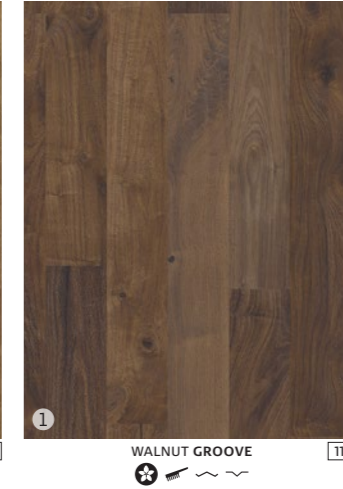

RUGGED COLLECTION

Six unique oak designs, united by a rustic appearance, the Rugged range gives a contemporary edge to a traditional look.

Size:
① 1-strip 47 1/4 x 5 x 3/8