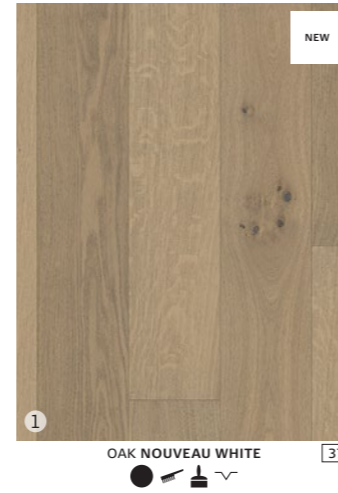

CLASSIC NOUVEAU COLLECTION

European Oak planks enhanced with distinctive colors that showcase the delicate balance between contemporary and traditional interior design.

Size:
◎ 1-strip 82 5/8 - 95 1/4 x 7 3/8 x 5/8

FOUNDERS COLLECTION

Rustic Oak with a heavily brushed, hand-scraped finish – a celebration of Kährs' tradition of quality and craftsmanship.

Size: ◎ 1-strip 95 3/8 x 7 3/8 x 5/8