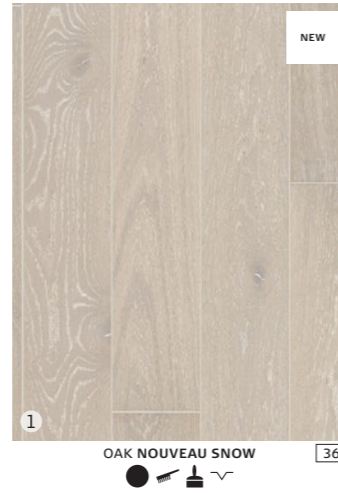

European Oak planks enhanced with distinctive colors that showcase the delicate balance between contemporary and traditional interior design.

Size:
 ◎ 1-strip 82 5/8 - 95 1/4 x 7 3/8 x 5/8

FOUNDERS COLLECTION