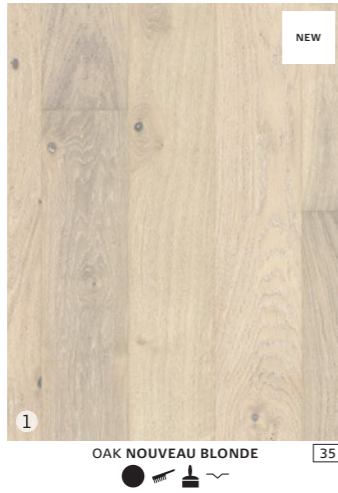

CLASSIC NOUVEAU COLLECTION

European Oak planks enhanced with distinctive colors that showcase the delicate balance between contemporary and traditional interior design.

Size:
◎ 1-strip 82 5/8 - 95 1/4 x 7 3/8 x 5/8

FOUNDERS COLLECTION

Rustic Oak with a heavily brushed, hand-scraped finish – a celebration of Kährs' tradition of quality and craftsmanship.

Size: ◎ 1-strip 95 3/8 x 7 3/8 x 5/8