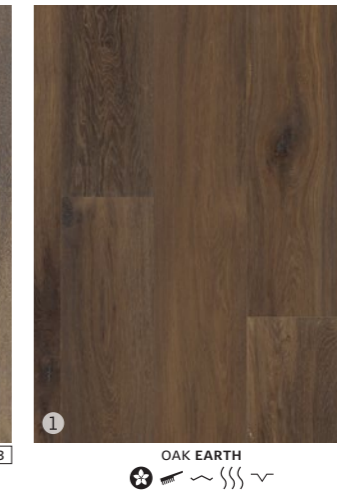

SCANDINAVIAN NATURALS COLLECTION

The warmth and luminosity of ash and beech wood floors pay tribute to Kährs' Scandinavian roots.

Size:
◎ 1-strip 95 1/4 x 7 3/8 x 5/8
◎ 3-strip 95 3/8 x 7 7/8 x 5/8

CLASSIC NOUVEAU COLLECTION

European Oak planks enhanced with distinctive colors that showcase the delicate balance between contemporary and traditional interior design.

Size:
◎ 1-strip 82 5/8 - 95 1/4 x 7 3/8 x 5/8

FOUNDERS COLLECTION

Rustic Oak with a heavily brushed, hand-scraped finish – a celebration of Kährs' tradition of quality and craftsmanship.

Size: ◎ 1-strip 95 3/8 x 7 3/8 x 5/8

ARTISAN COLLECTION

Oak planks with a hand-crafted surface finish – the Artisan range combines rustic elegance with cool contemporary design.

Size:
◎ 1-strip 74 3/4 x 7 1/4 x 5/8

HARMONY COLLECTION

Harmony by name and by nature. This collection offers rustic appeal with a designer edge.

Size: ◎ 2-strip 95 3/8 x 7 7/8 x 5/8
◎ 3-strip 95 3/8 - 95 3/8 x 7 7/8 x 5/8

☀ Silk matte finish ● Matte finish ✪ Oil 🪄 Brushing ~ Handscraped 🪵 Stained ☽ Smoked ~ Bevelled edges ~ Micro-bevelled edges
[10] Color guide reference, pages 14-35