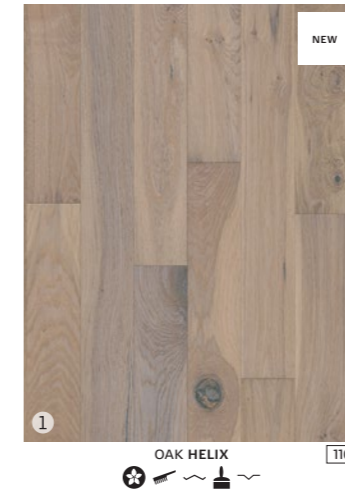

RUGGED COLLECTION

Six unique oak designs, united by a rustic appearance, the Rugged range gives a contemporary edge to a traditional look.

Size:
① 1-strip 47 1/4 x 5 x 3/8