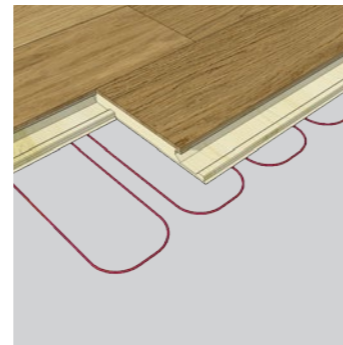

Brushed, hand-scraped, bevelled, silky smooth, or matte. Each Kährs plank is unique and individually treated according to its own unique composition of knots and graining. The result is a dynamic surface that transforms in different lights and depending on which angle it's viewed from. A Kährs floor never fails to amaze and feed the senses!