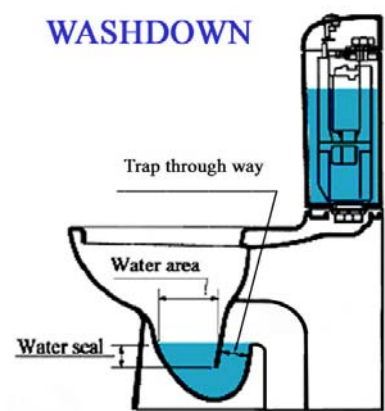

Washdown system