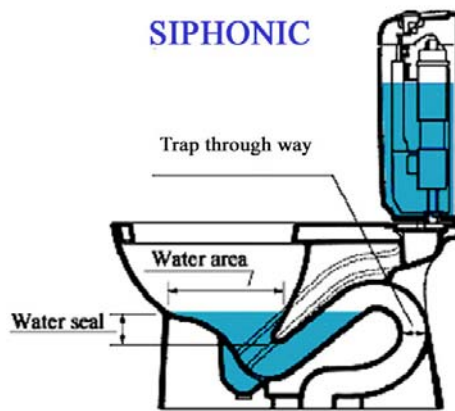

Siphonic system